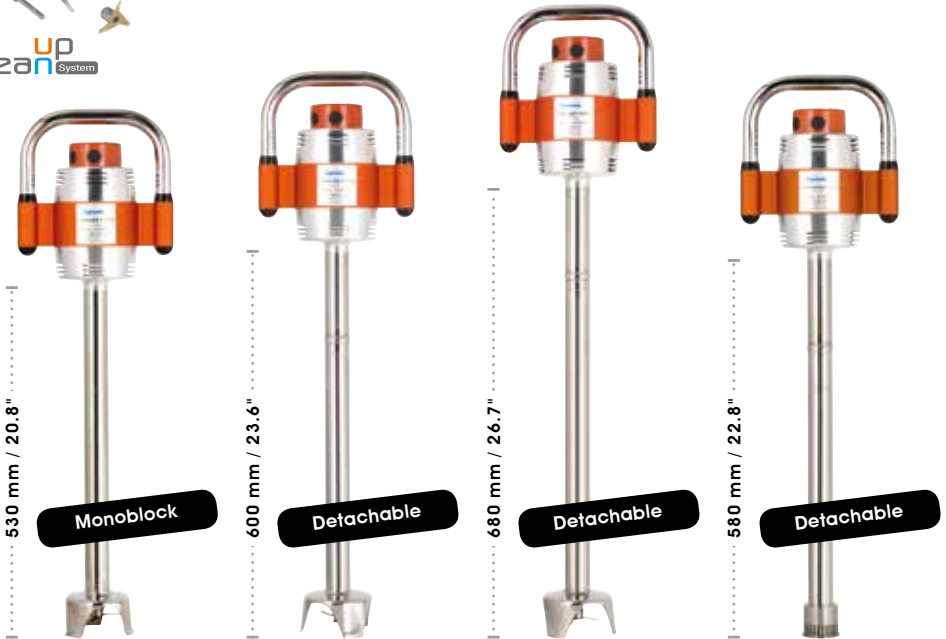

# SMX

NEW GENERATION

Mixer

Blender

NEW  
ENGINE

- Enhanced power and output
- Increased speed (+20%)
- New turbine for a better cooling
- New design

ROBUSTNESS

- New stainless-steel coupling integrated within the tube

Mixer hook support :  
Say stop to musculoskeletal disorders !

HYGIENE

- 100% removable bell for a perfect hygiene

Support bracket range :  
for continuous run and  
working comfort / safety.

5 DIMENSIONS  
FROM 40 TO  
120CM.

NEW GENERATION	<b>SMX 600 Turbo</b>	<b>SMX 700 Turbo</b>	<b>SMX 800 Turbo</b>	<b>SMX Blender Turbo</b>
	MX002T EAN code : 3 760 071 067 902	MX040T EAN code : 3 760 071 067 988	MX001T EAN code : 3 760 071 067 889	MX125T EAN code : 3 760 071 068 121
	<b>850 W</b>	<b>925 W</b>	<b>1 000 W</b>	<b>1 000 W</b>
	<b>11 000 rpm</b>	<b>11 000 rpm</b>	<b>11 000 rpm</b>	<b>11 000 rpm</b>
FORMER GENERATION	<b>SMX 600 E</b>	<b>SMX 700 E</b>	<b>SMX 800 E</b>	<b>SMX Blender</b>
	MX002 EAN code : 3 760 071 060 095	MX040 EAN code : 3 760 071 061 528	MX001 EAN code : 3 760 071 060 019	MX125 EAN code : 3 760 071 066 042