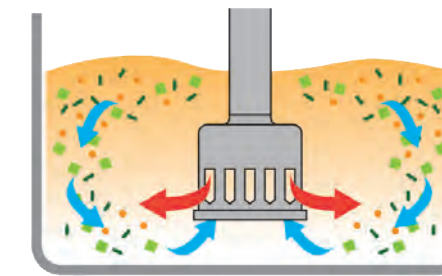

A RANGE OF FEET SUITABLE TO THE VOLUMES YOU WISH TO PREPARE.

These powerful mixers are indispensable to reduce working time and maximize your results from 1 to 300 liters!

- + PERFORMANCE
- ROBUSTNESS
- USABILITY
- HYGIENE
- STAINLESS STEEL
- COMFORT
- VERSATILITY
- SAFETY
- POWER

BLENDER TOOL

The blender tool (or homogenizer) is recommended by professionals and designed to make ice cream.

This system (or homogenizer) provides a smooth, unctuous and airy texture.

Sieving is not necessary: save time and improve productivity.

Homogenize, emulsify, mix, smooth, grind, crush and improve viscosity with the blender tool.

Blender tool

UNDERSIDE SUCTION

The more we mix, the smoother and softer product we get.

WALL SUPPORT

ACCESSORY

Our MASTER and SMX ranges can be adapted to the Servomix.